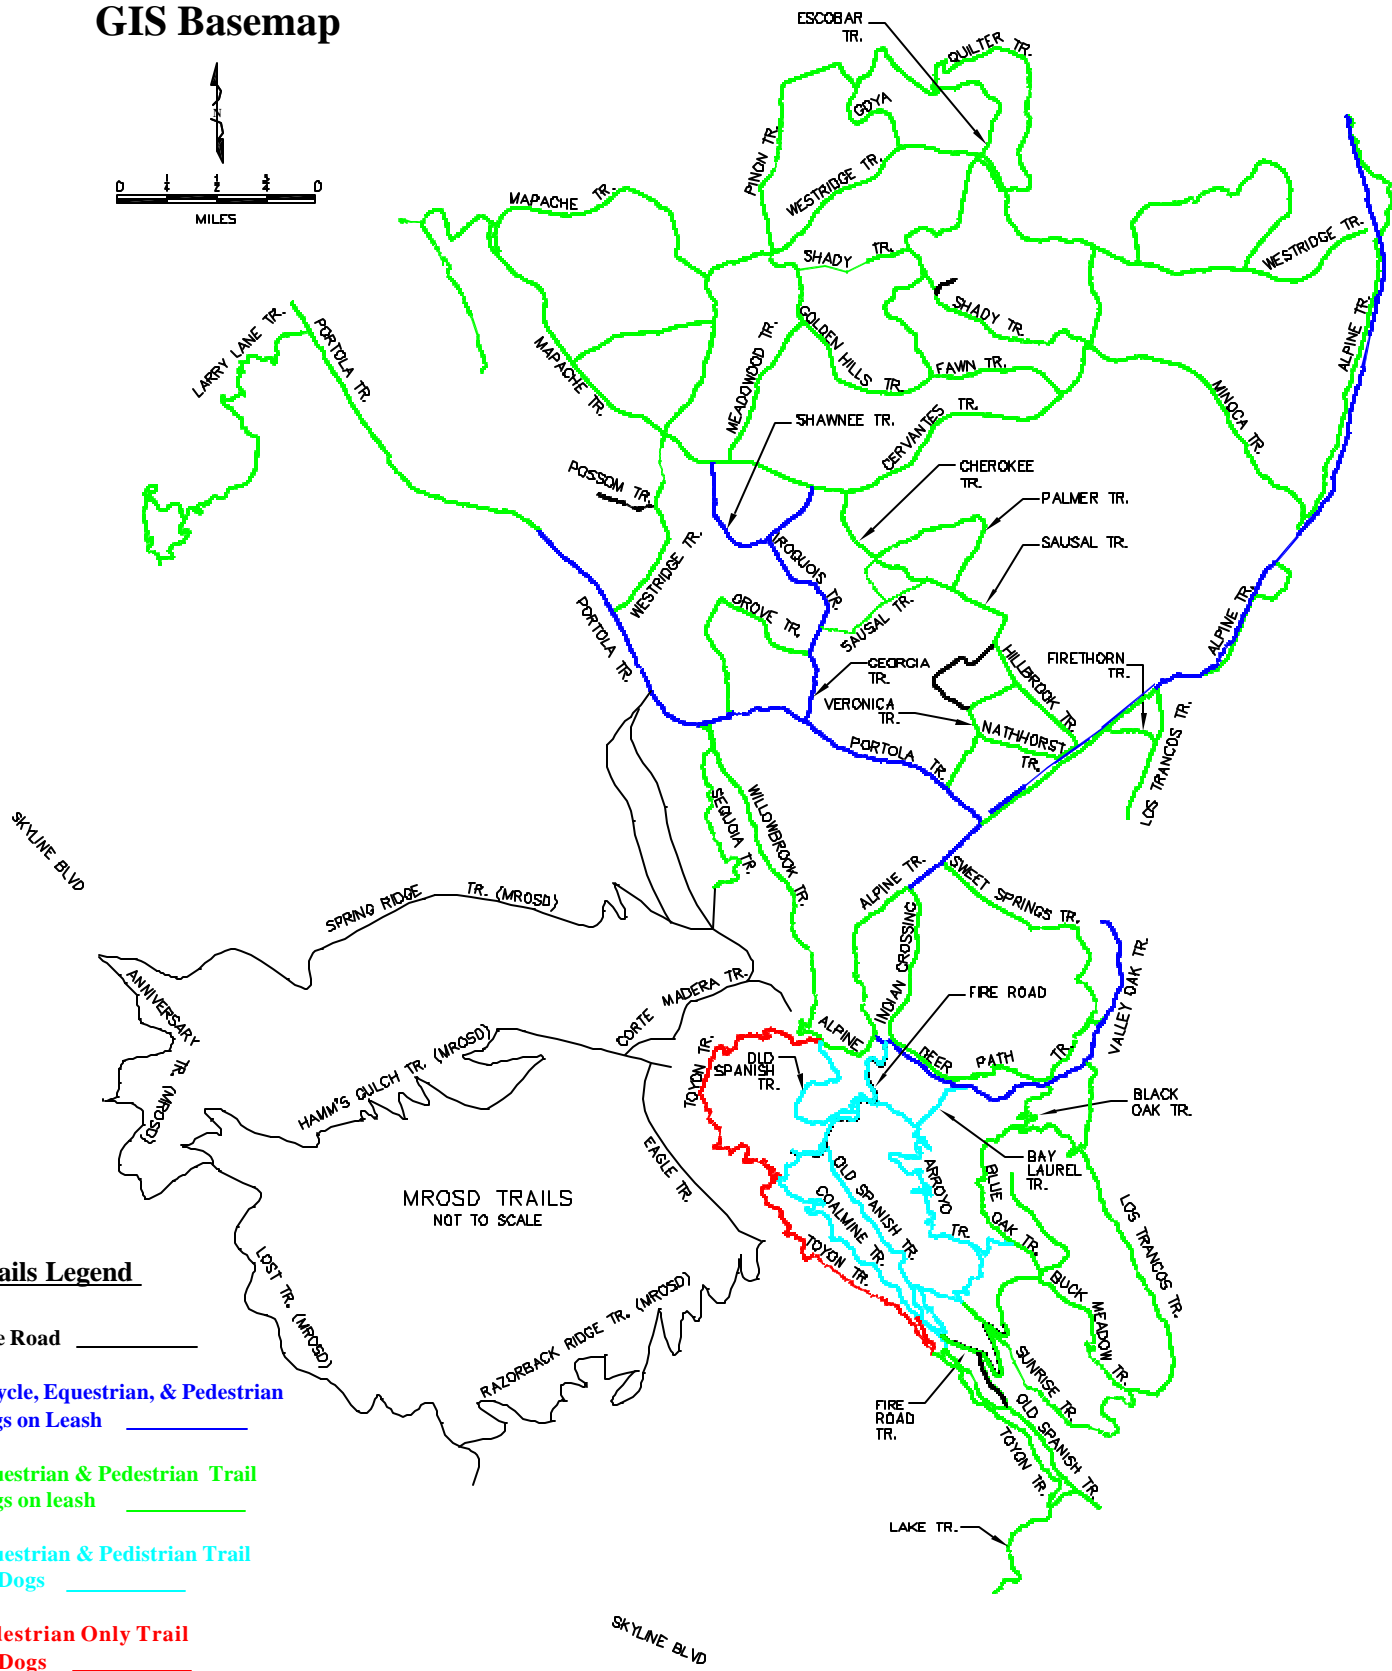

Town of Portola Valley GIS Basemap

Trails Legend

Fire Road _____

Bicycle, Equestrian, & Pedestrian
Dogs on Leash _____

Equestrian & Pedestrian Trail
Dogs on leash _____

Equestrian & Pedestrian Trail
No Dogs _____

Pedestrian Only Trail
No Dogs _____

Mid Peninsula Open Space Trails _____