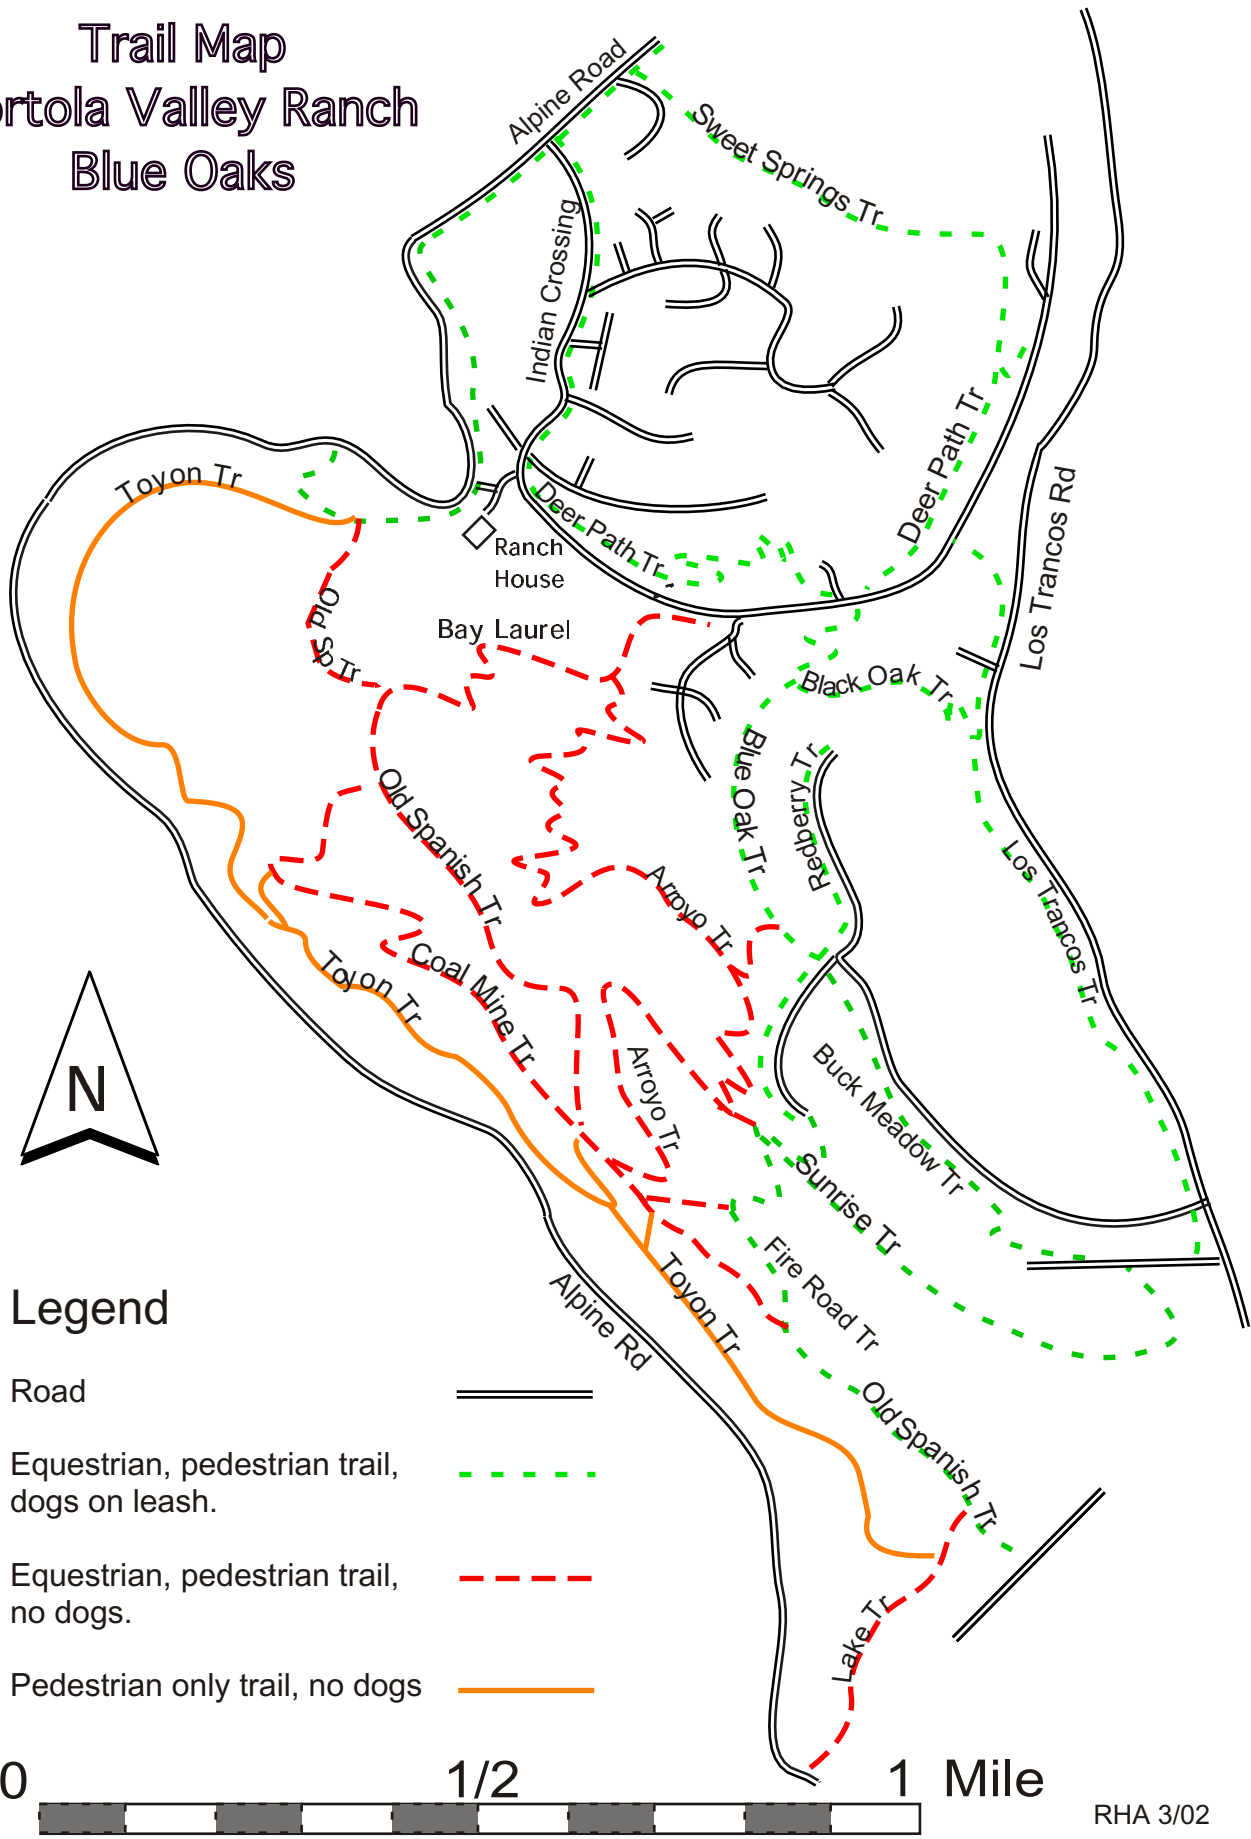

Trail Map Portola Valley Ranch Blue Oaks

Legend

- Road
- Equestrian, pedestrian trail, dogs on leash.
- Equestrian, pedestrian trail, no dogs.
- Pedestrian only trail, no dogs