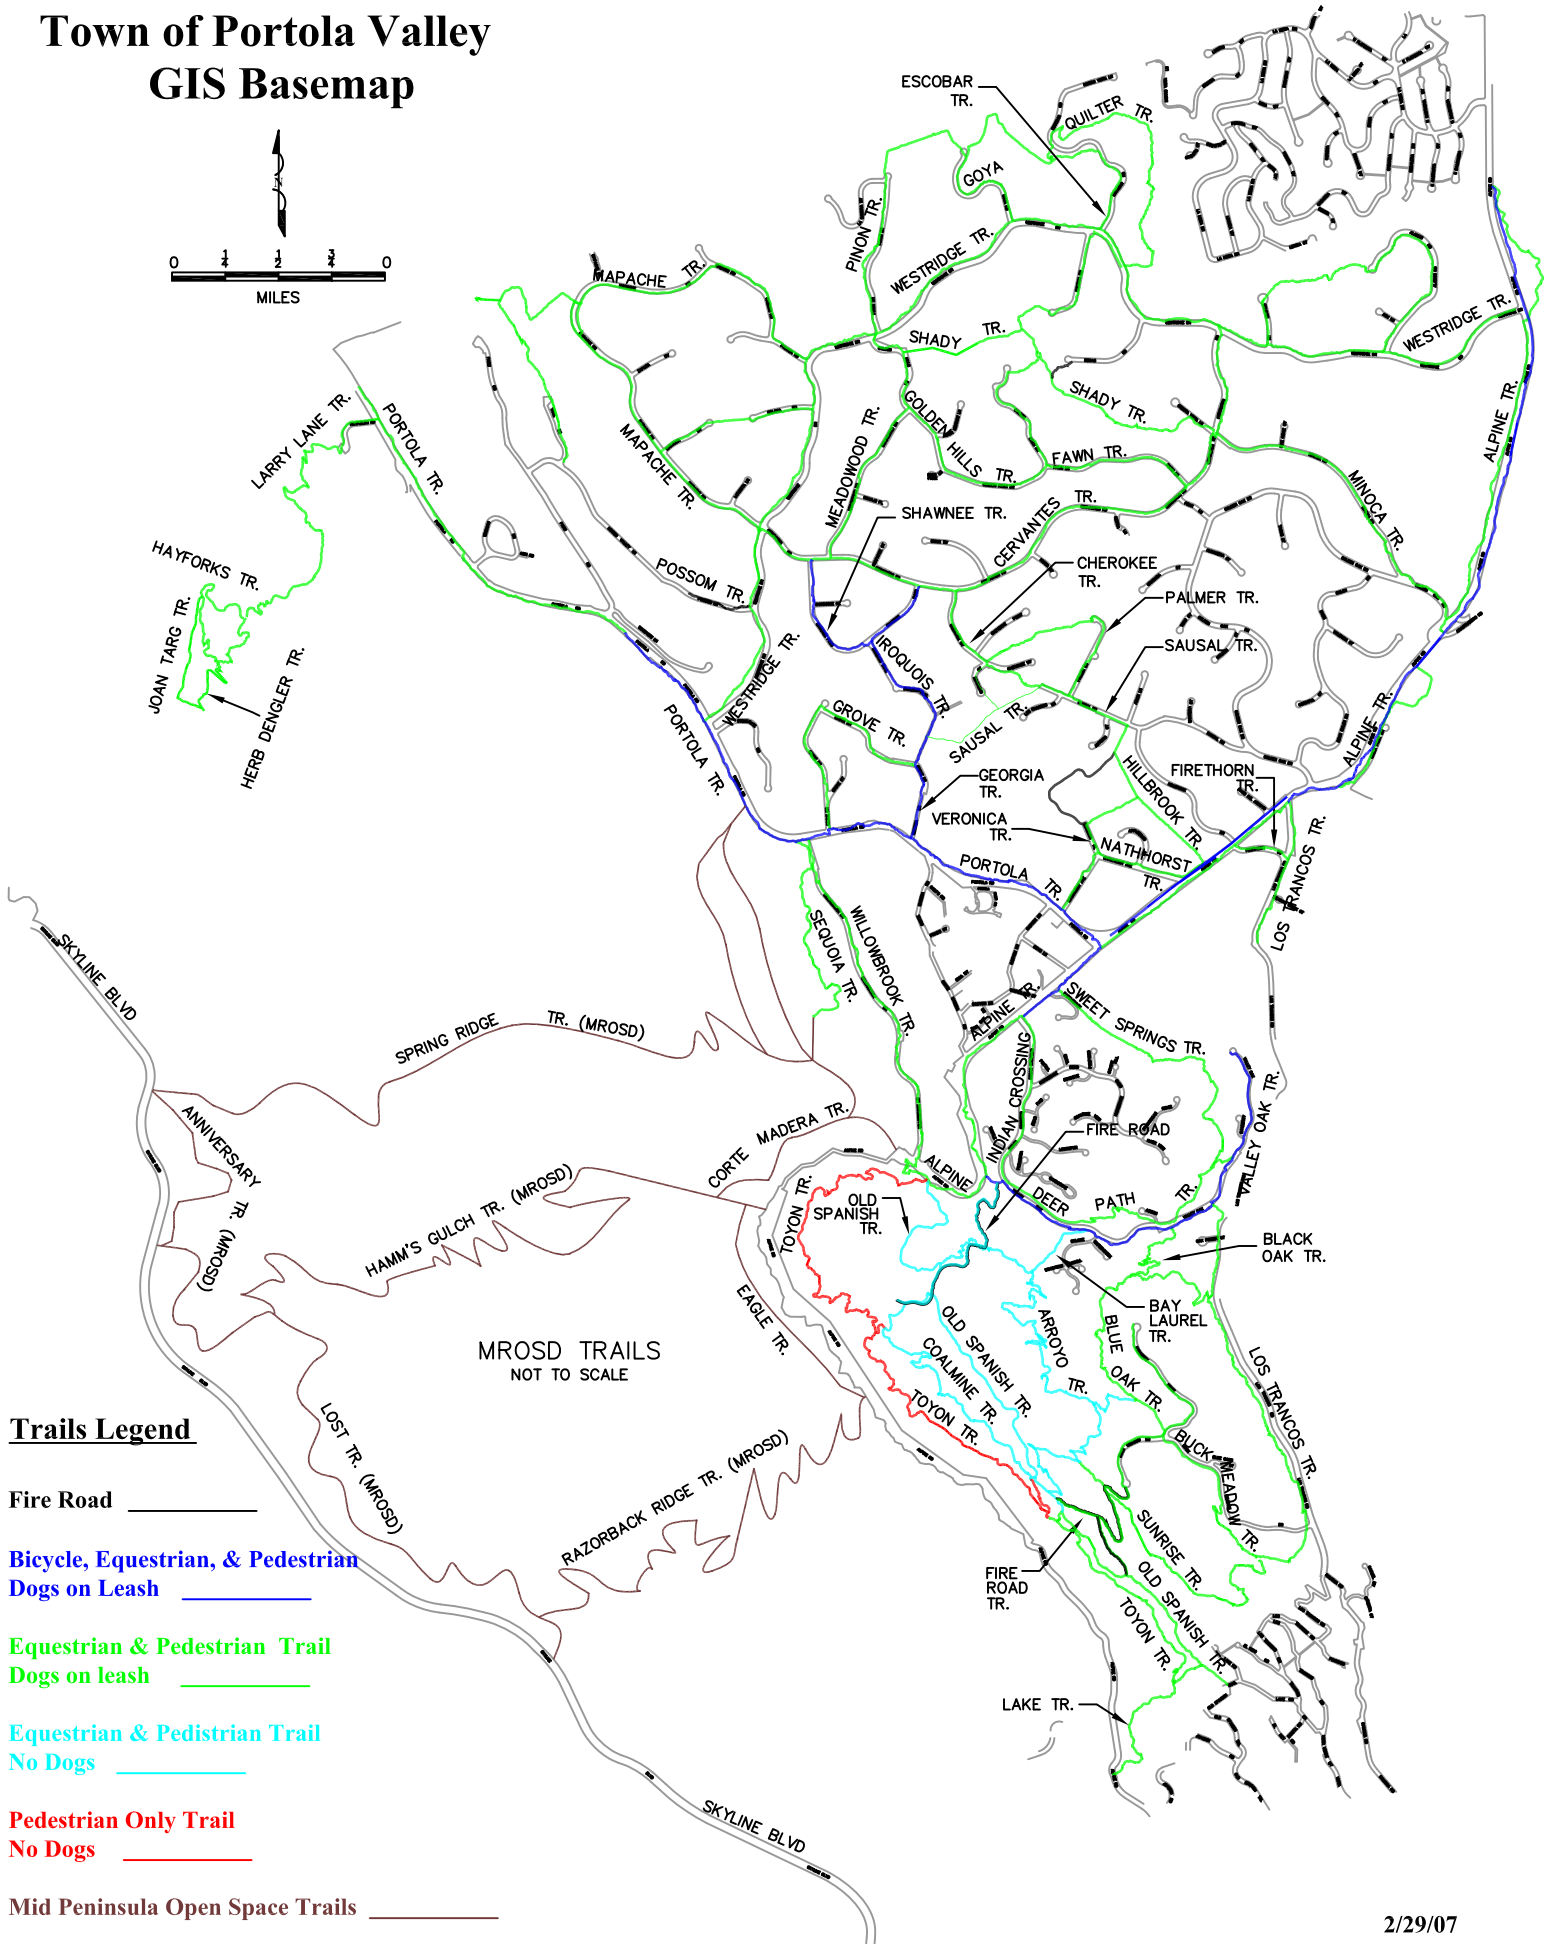

Town of Portola Valley GIS Basemap

Trails Legend

Fire Road

Bicycle, Equestrian, & Pedestrian
Dogs on Leash

Equestrian & Pedestrian Trail
Dogs on Leash

Equestrian & Pedestrian Trail
No Dogs

Pedestrian Only Trail
No Dogs

Mid Peninsula Open Space Trails

MROSD TRAILS
NOT TO SCALE