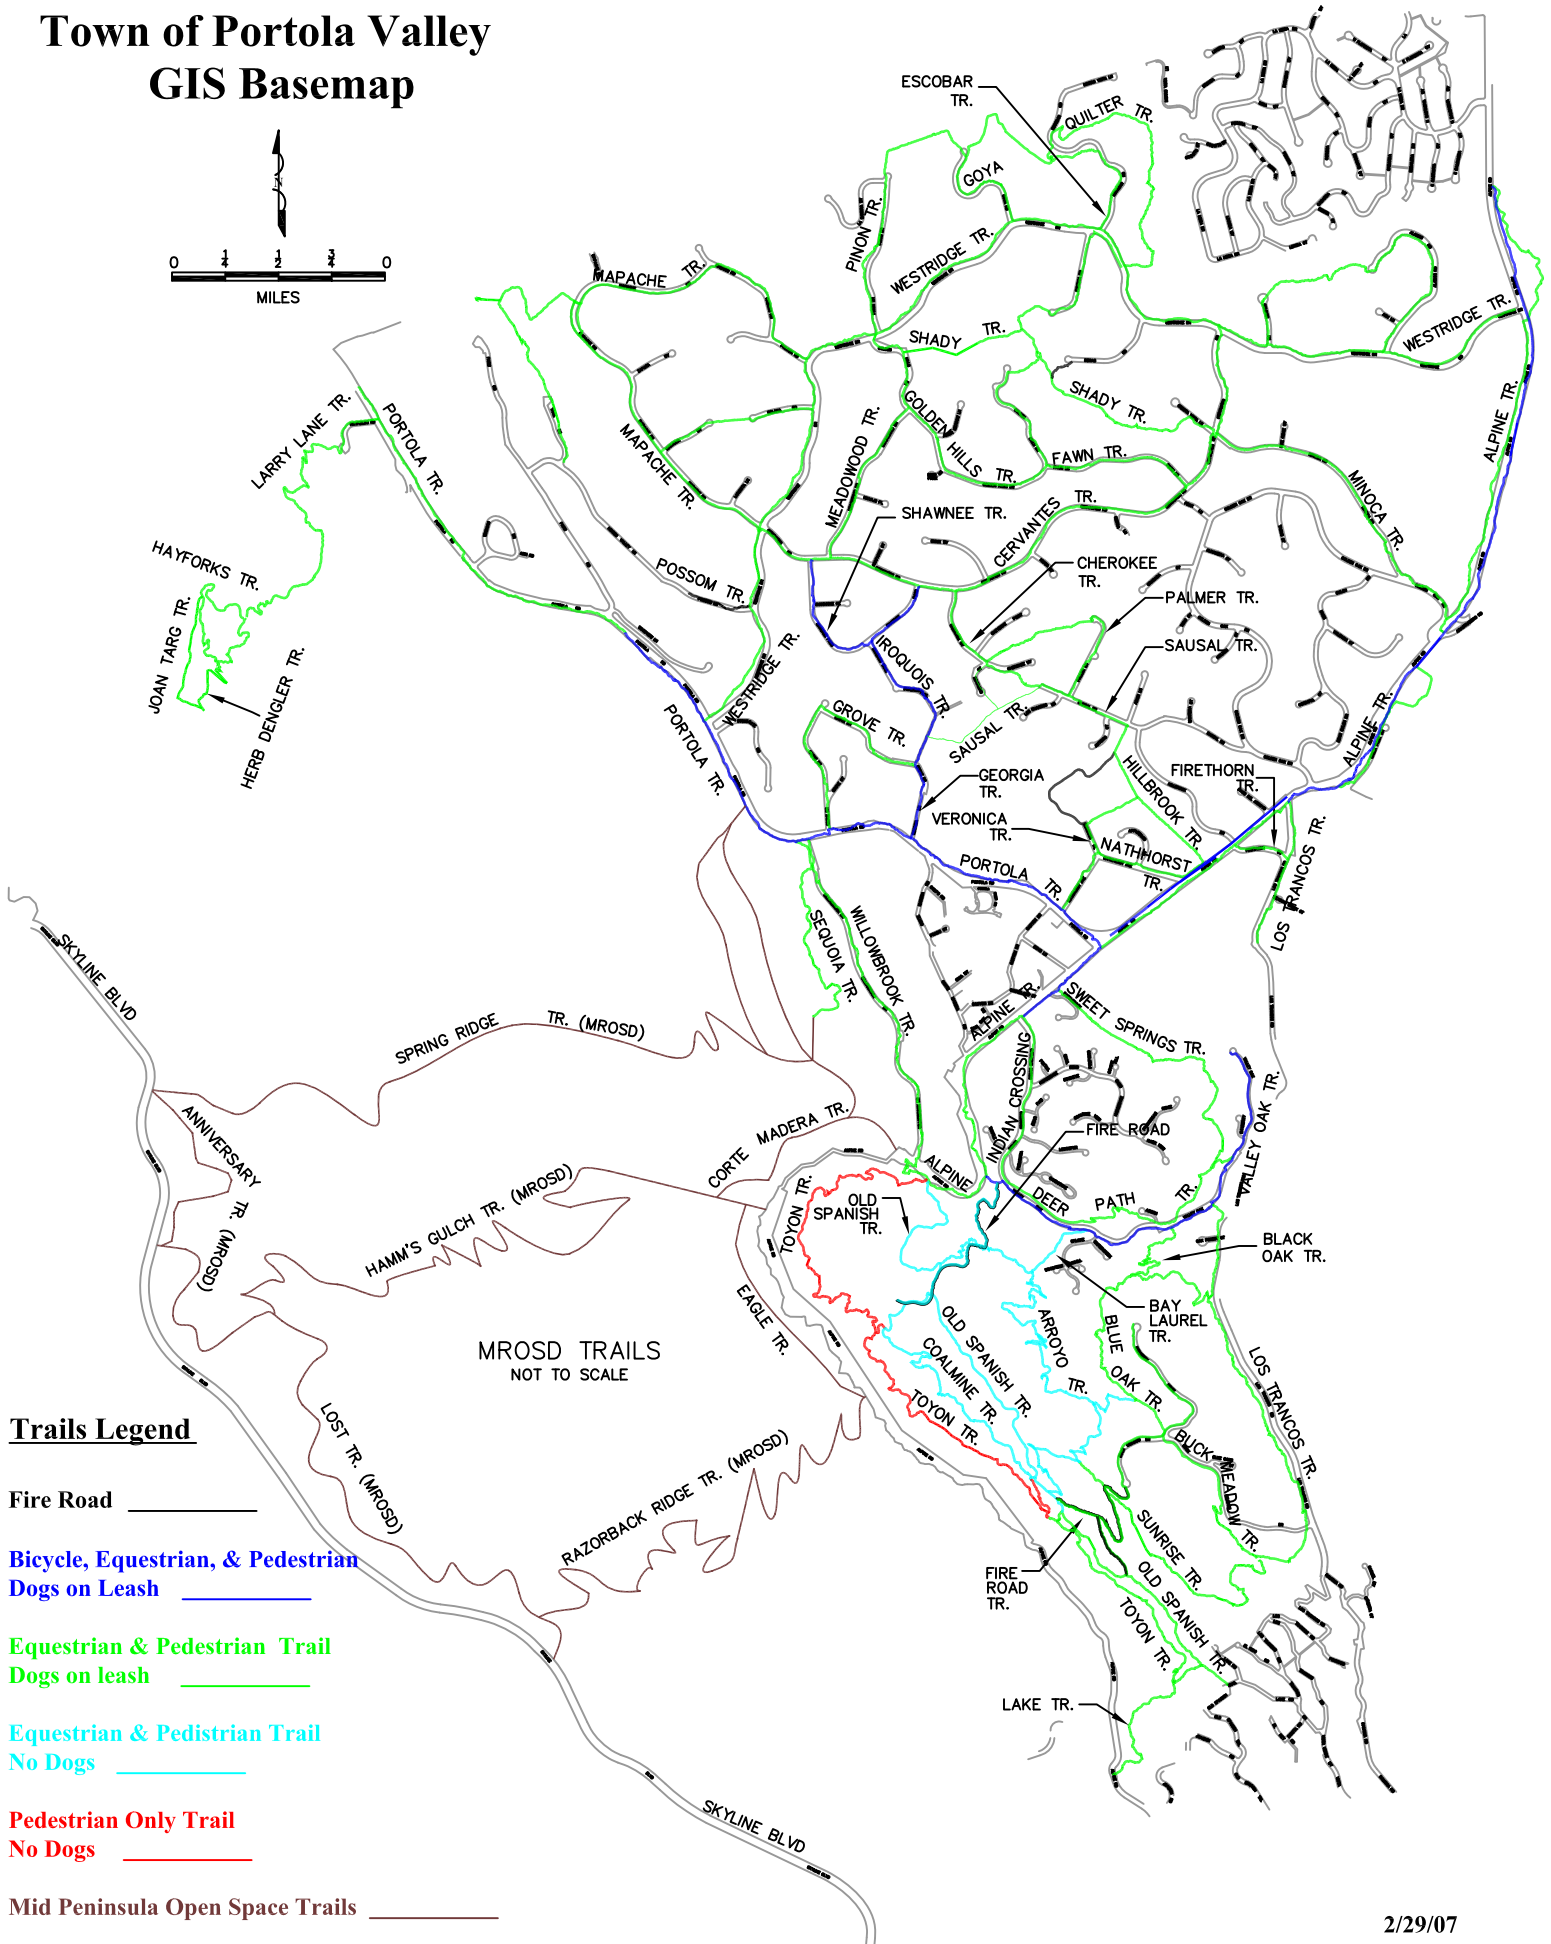

Town of Portola Valley GIS Basemap

Trails Legend

Fire Road _____

Bicycle, Equestrian, & Pedestrian
Dogs on Leash _____

Equestrian & Pedestrian Trail
Dogs on leash _____

Equestrian & Pedestrian Trail
No Dogs _____

Pedestrian Only Trail
No Dogs _____

Mid Peninsula Open Space Trails _____

MROSD TRAILS
NOT TO SCALE