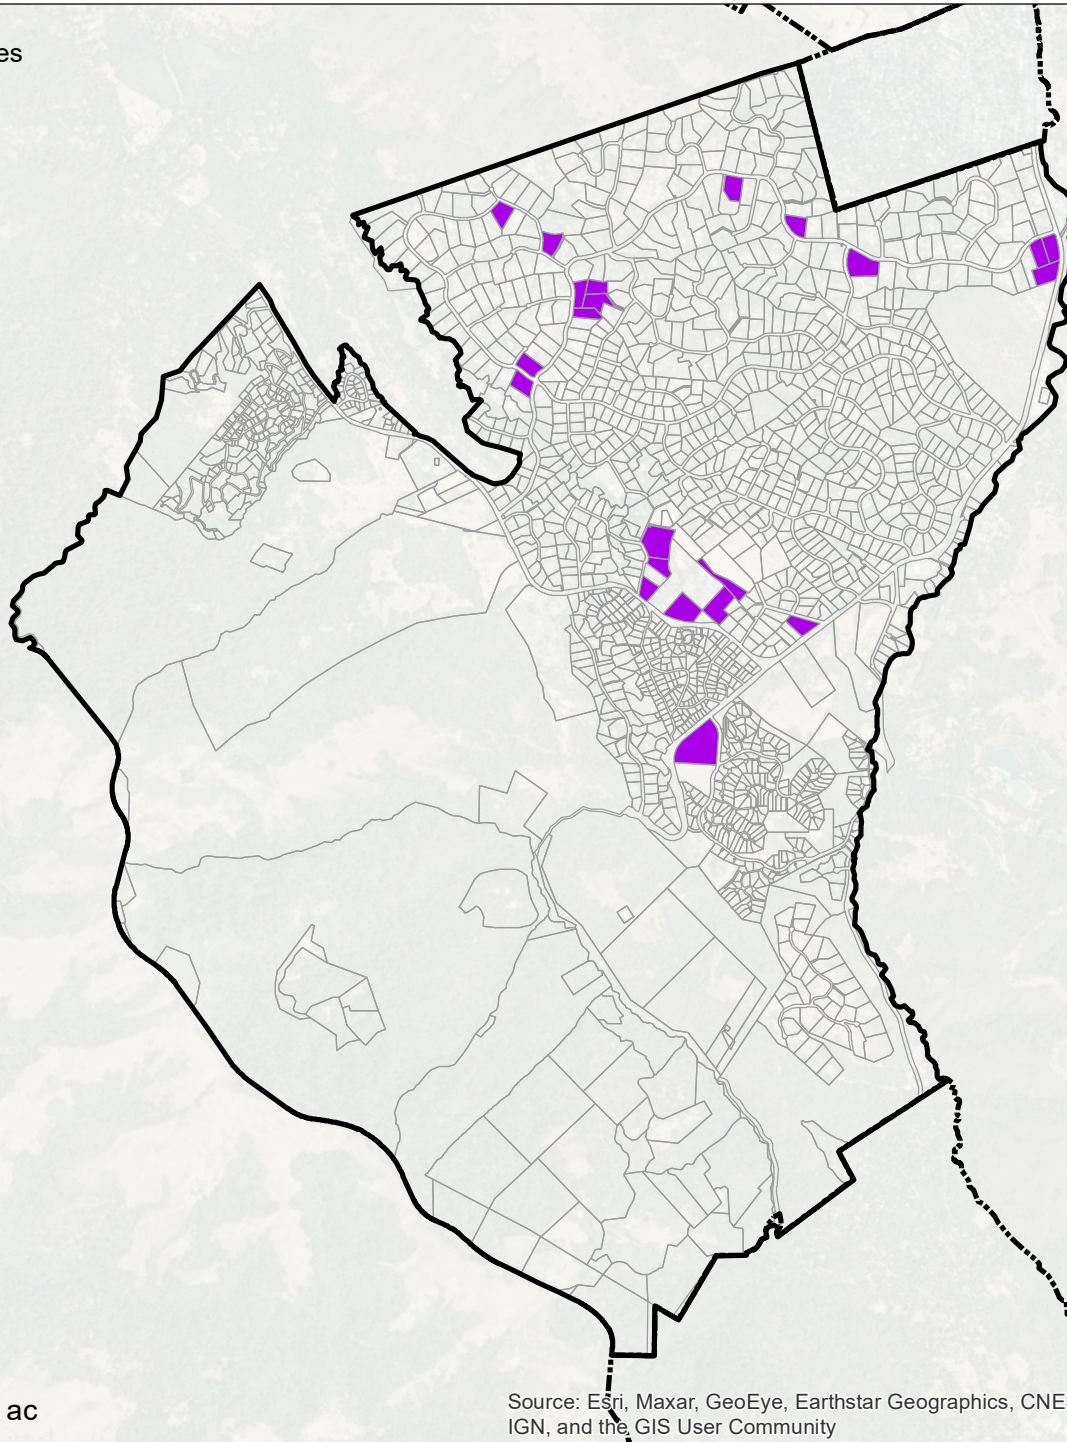

-  Town Limit
-  Sphere of Influence
-  Unconstrained Parcels >2 ac
-  Parcels > 2 ac

Source: Esri, Maxar, GeoEye, Earthstar Geographics, CNES/Airbus DS, USDA, USGS, AeroGRID, IGN, and the GIS User Community

Unconstrained Parcels Greater Than 2 Acres

-  Town Limit
-  Sphere of Influence
-  Unconstrained Parcels >2 ac

Source: Esri, Maxar, GeoEye, Earthstar Geographics, CNES/Airbus DS, USDA, USGS, AeroGRID, IGN, and the GIS User Community